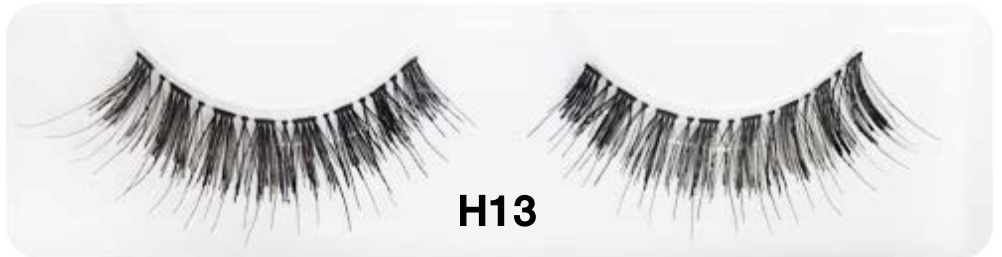

HUMAN HAIR LASH

Dreamy

04

Barcode

628235820134