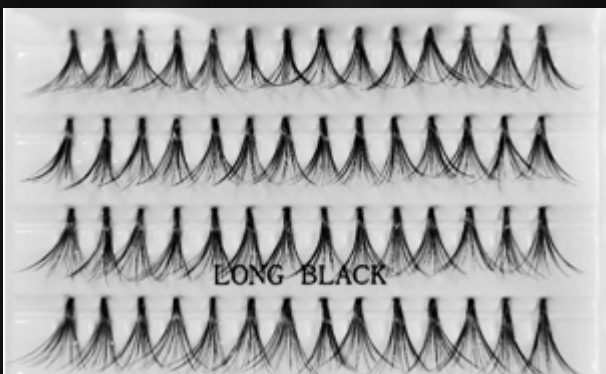

Dramarama

03

Barcode

628235820257

END-CUT INDIVIDUAL LASH KNOT FREE TYPE

10PLY

5PLY

BIJOU
L A S H E S

SSL™ SUPER SOFT INDIVIDUAL LASH

KNOT FREE TYPE

10PLY

5PLY

BIJOU
L A S H E S

Bijou's International Luxury Lash Collection

BIJOU

L A S H E S