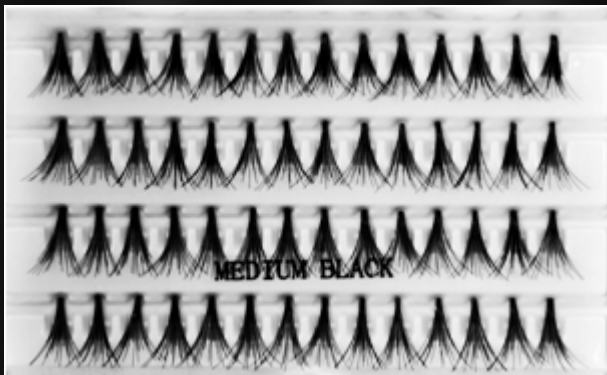

01

Barcode

628235820233

Dramarama

02

Barcode

628235820240

HUMAN HAIR LASH

Dramarama

03

Barcode

628235820257

END-CUT INDIVIDUAL LASH KNOT FREE TYPE

10PLY

5PLY

BIJOU
L A S H E S

SSL™ SUPER SOFT INDIVIDUAL LASH

KNOT FREE TYPE

10PLY

5PLY

BIJOU
L A S H E S

Bijou's International Luxury Lash Collection

BIJOU

L A S H E S