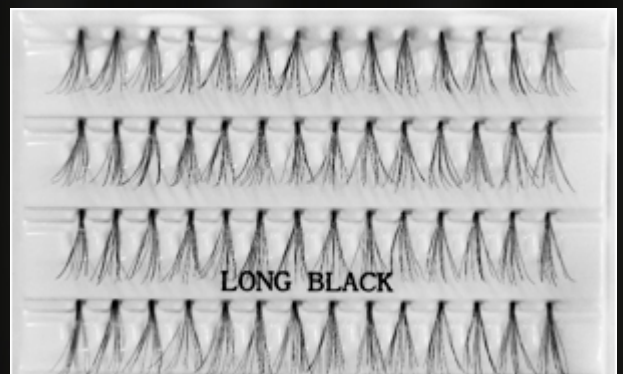

SSL™ SUPER SOFT INDIVIDUAL LASH

KNOT FREE TYPE

10PLY

5PLY

BIJOU
L A S H E S

Bijou's International Luxury Lash Collection

BIJOU

L A S H E S