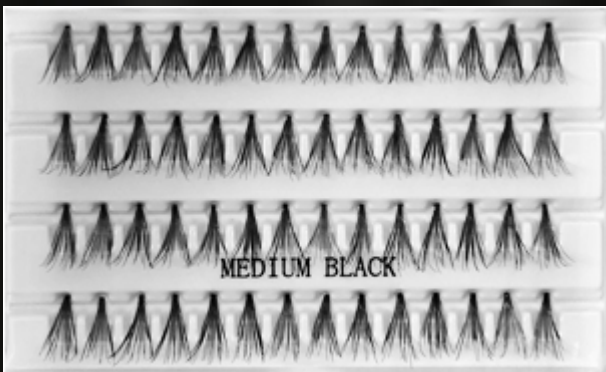

01

Barcode

628235820233

Dramarama

02

Barcode

628235820240

HUMAN HAIR LASH

Dramarama

03

Barcode

628235820257

END-CUT INDIVIDUAL LASH KNOT FREE TYPE

10PLY

5PLY

BIJOU
L A S H E S

SSL™ SUPER SOFT INDIVIDUAL LASH

KNOT FREE TYPE

10PLY

5PLY

BIJOU
L A S H E S

Bijou's International Luxury Lash Collection

BIJOU

L A S H E S