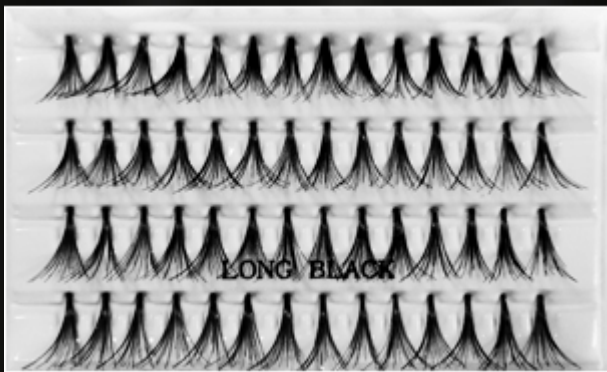

Dramarama

03

Barcode

628235820257

END-CUT INDIVIDUAL LASH KNOT FREE TYPE

10PLY

5PLY

BIJOU
L A S H E S

SSL™ SUPER SOFT INDIVIDUAL LASH

KNOT FREE TYPE

10PLY

5PLY

BIJOU
L A S H E S

Bijou's International Luxury Lash Collection

BIJOU

L A S H E S