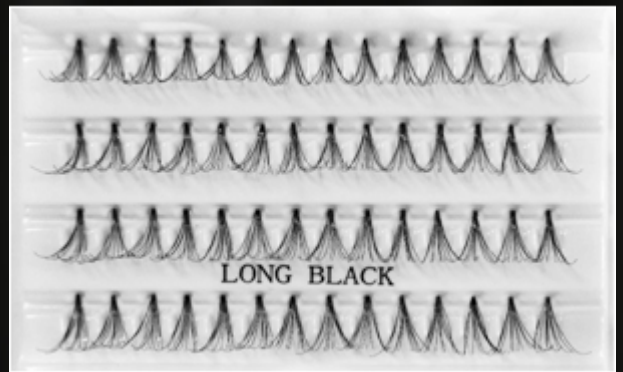

01

Barcode

628235820233

Dramarama

02

Barcode

628235820240

HUMAN HAIR LASH

Dramarama

03

Barcode

628235820257

END-CUT INDIVIDUAL LASH KNOT FREE TYPE

10PLY

5PLY

BIJOU
L A S H E S

SSL™ SUPER SOFT INDIVIDUAL LASH

KNOT FREE TYPE

10PLY

5PLY

BIJOU
L A S H E S

Bijou's International Luxury Lash Collection

BIJOU

L A S H E S